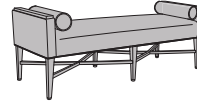

antillo bench - no back

Antillo Collection

ANBNBXXXX

Width Style

A
48"W

B
60"W

C
66"W

D
80"W

Arm Style

0
Without Arm

1
Arm without Cap

2
Arm with Cap

Pillow Style

0
No Pillow

***1**
With Pair of
Bolster Pillows

Piping Style

0
Without Piping

****1**
With Piping

* Not available on Bench without Arms; Pillows will decrease the seat width
 ** Piping will be only on Base if this option is selected for Bench without Arms or Pillows