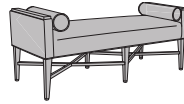

antillo bench - no back

Antillo Collection

ANBNBXXXX

Width Style

A
48"W

B
60"W

C
66"W

D
80"W

Arm Style

0
Without Arm

1
Arm without Cap

2
Arm with Cap

Pillow Style

0
No Pillow

***1**
With Pair of
Bolster Pillows

Piping Style

0
Without Piping

****1**
With Piping

* Not available on Bench without Arms; Pillows will decrease the seat width
 ** Piping will be only on Base if this option is selected for Bench without Arms or Pillows